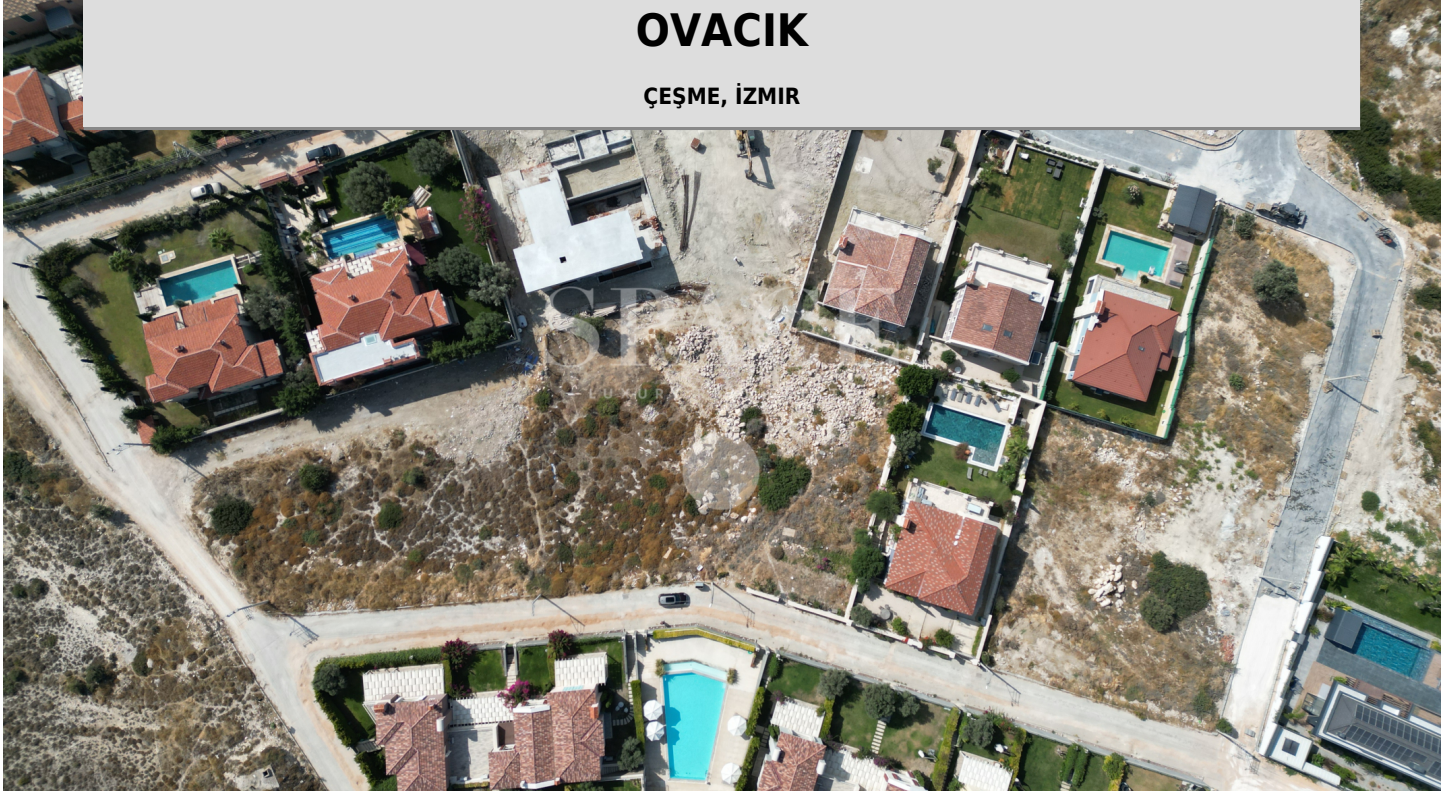

ZONED LAND 1284 M2 IN TOSKANA REGION IN CESME OVACIK

ÇEŞME, İZMİR

FOR SALE | LAND | RESIDENTIAL LAND

29.750.000 TL

 GROSS AREA: 1,284 m² | net: 0 m²

[275240](#)

PROPERTY TYPE RESIDENTIAL ZONING

CONSTRUCTION YEAR

AT FLOOR

PROPERTY CONDITION

FACADES

VIEW NATURE, SEA, VALLEY

In Cesme Ovacik, Tuscany Region 1.284 m² 0,20 Precedent Residential + Tourism Zoning It is one of the parcels with the largest area in the valuable location of the region. Due to the elevation, the sea and nature view cannot be closed. The horizon is open until Chios Island. It is 5 km to Çeşme Marina and 8 km to Alaçatı.